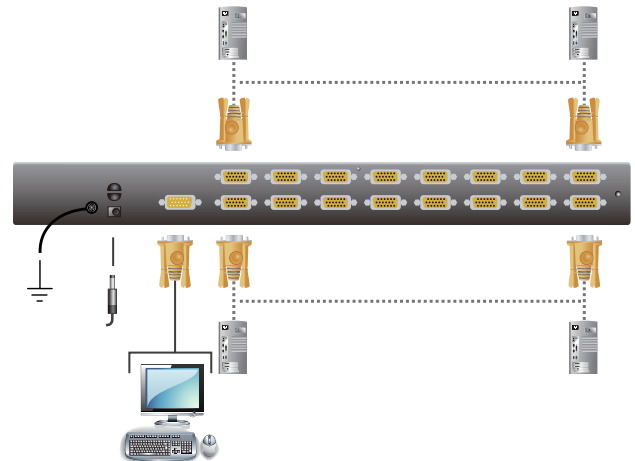

## 8/16-Port PS/2 – USB KVM Switch

The CS1308 / CS1316 KVM switch allows access and control up to 256 computers from a single console (keyboard, mouse, and monitor). As many as 16 additional switches can be cascaded bringing the total number of connected computers to 256 computers that can be controlled from a single keyboard-monitor-mouse console. The switch supports both USB and PS/2 connections for the console and computers.

### Features

- One USB-PS/2 console controls 8/16 computers
- Cascade up to 2 levels – control up to 64 or 256 computers
- Dual Interface – supports computers with PS/2 or USB keyboards and mice
- Multiplatform support – Windows, Linux, Mac, and Sun
- Video DynaSync™ - Exclusive ATEN technology eliminates boot-up display problems and optimizes resolution when switching between ports
- Supports multimedia USB keyboards for PC, Mac and Sun
- Auto PS/2 and USB interface detection
- USB or PS/2 keyboard and mouse emulation – computers boot even when the console focus is elsewhere
- Superior video quality – up to 2048 x 1536; DDC2B
- Computer selection via front panel pushbuttons, hotkeys and multilingual on-screen display (OSD) menu
- Two level password security - only authorized users view and control computers; up to four users and an administrator with a separate profile for each
- Auto Scan feature for monitoring user-selected computers
- Hot pluggable – add or remove computers without having to power down the switch
- Buzzer on/off via hotkey and OSD
- Firmware upgradeable
- No software installation required
- Designed for desktop or rack mount (19" system rack, 1U)