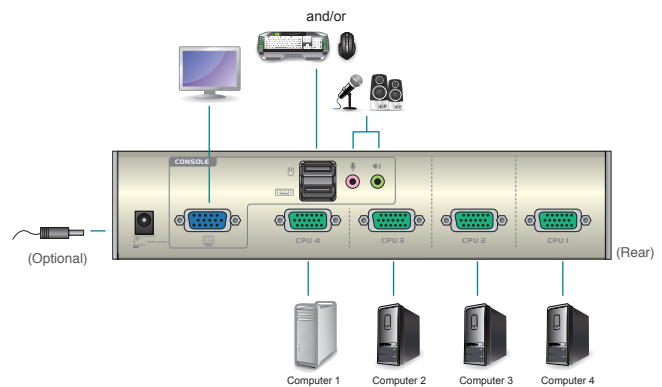

CS72U/CS74U

2/4-Port USB KVM Switch

The CS72U / CS74U 2/4-Port USB KVM Switch is a desktop control unit that allows users to access two or four computers from a single KVM console (keyboard and mouse, audio and VGA monitor).

With the CS72U / CS74U, you can access computers conveniently using port selection pushbuttons located on the unit's front panel.

Setup is fast and easy; simply plug cables into their appropriate ports. There is no software to configure, no installation routines, and no incompatibility problems. Since the CS72U / CS74U intercepts keyboard input directly, it will work on multiple computing platforms.

Setup

Features

- One VGA console controls two (CS72U) or four (CS74U) USB VGA interface computers
- Computer selection via front panel pushbuttons
- Multiplatform support – Windows, Linux and Mac
- Audio Enabled – full bass response provides a rich experience for 2.1 channel surround sound systems
- Superior video quality – 2048 x 1536; DDC2B
- Supports USB hot-plugging
- Non-powered