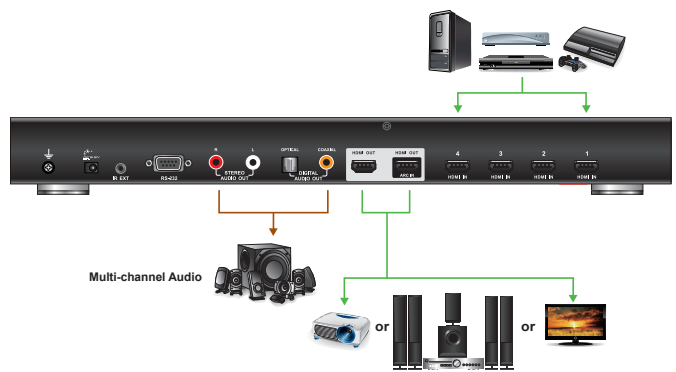

4-Port Dual View HDMI Switch

With more and more HDMI devices entering the Home Theater market, the need for simultaneous access to different HDMI A/V sources is becoming increasingly important. Now, the VS482 4-Port Dual View HDMI Switch offers an easy and affordable way to add HDMI capabilities to your home theater system by allowing you to switch easily between up to four HDMI A/V sources that are connected to up to two HDMI displays.

The VS482 supports four HDMI video input sources and two HDMI output displays. It is designed for two HDTV or audio/video receiver (AVR) applications. The VS482 complies with HDMI standards, and is designed to support 3D content, as well as Audio Return Channel (ARC) function. The VS482 also offers instant switching and has OSD display controls for video, audio, system configuration and information.

Setup

Features

- Allows up to four HDMI A/V sources to be connected to two HDMI displays
- **HDCP 1.2 compatible**
- HDMI (3D, Audio Return Channel and Deep Color)
- **Audio Return Channel (ARC) function – connect an HDMI cable to the ARC port to send audio from your source device to your audio/video receiver**
- OSD for system configuration setting and information display
- Instant switching between HDMI input sources via front panel pushbuttons or through the RS-232 serial control port
- **Feature EDID Expert technology to set up different configurations via different EDID mode**
- **Allows users to view the HDMI input source port / device for easy selection**
- Supports superior video quality – HDTV resolutions of 480p, 720p, 1080i, 1080p (1920x1080); up to WUXGA (1920 x 1200)
- Support multi-channel audio 2/5.1/ 7.1
- Built-in bi-directional RS-232 serial control port for high-end system control
- Extra audio from HDMI input signal that supports both optical and coaxial digital audio and one stereo audio output
- IR control signal extension – extend the reach of the IR controller by adding an IR receiver unit
- Rack mountable