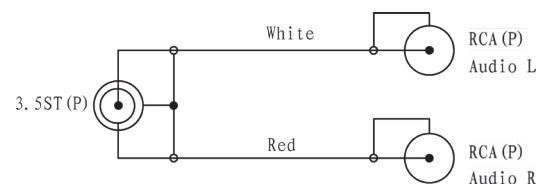

clicktronic[®]
entertainment.
pure.

casual

 3.5 mm STEREO plug

 2 x RCA plug (RCA)

Cross section

Wiring diagram

MP3 Adaptor cable

additional adapter for MP3 Player, iPod, and Smartphone