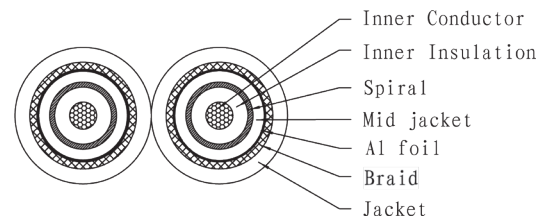

clicktronic[®]
entertainment.
pure.

casual

 3.5 mm STEREO plug

 2 x RCA plug (RCA)

Cross section

Wiring diagram

MP3 Adaptor cable

additional adapter for MP3 Player, iPod, and Smartphone