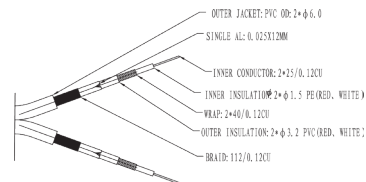

cable

Type:	Round cable
Length (m):	0.5 1 2 3 5 7.5 10 15 20
Inner conductor material:	OFC (sauerstoffreies Kupfer)
Inner conductor diameter (mm):	25 x 0.120
AWG:	23
Number of shieldings:	2 x
Type of 1st shielding	Aluminium foil
Type of 2nd shielding	Copper braid 48 wires x 0.12 mm cross section
Outer sheath material:	highly elastic PVC
Outer sheath diameter (mm):	7.5
Kink protection:	on both sides

entertainment.
pure.

casual

Cross section

Wiring diagram

Stereo audio cable

cinch coaxial cable for powerful stereo sound

Article no.	Cable lengths (m)	Packaging dimensions (mm)	Weight (kg)	Figure	EAN Code
70376	0.50	Single carton: 185 x 80 x 25 Master carton (40 pcs.): 400 x 295 x 235	Single carton: 0.11 Master carton: 5.70		4 040849 703768
70377	1.00	Single carton: 185 x 80 x 35 Master carton (30 pcs.): 400 x 270 x 235	Single carton: 0.15 Master carton: 5.40		4 040849 703775
70379	2.00	Single carton: 185 x 180 x 40 Master carton (24 pcs.): 400 x 285 x 435	Single carton: 0.26 Master carton: 8.00		4 040849 703799
70380	3.00	Single carton: 185 x 180 x 40 Master carton (24 pcs.): 400 x 285 x 435	Single carton: 0.33 Master carton: 9.40		4 040849 703805
70381	5.00	Single carton: 185 x 180 x 55 Master carton (20 pcs.): 400 x 310 x 435	Single carton: 0.48 Master carton: 10.90		4 040849 703812
70382	7.50	Single carton: 185 x 180 x 55 Master carton (20 pcs.): 400 x 310 x 435	Single carton: 0.65 Master carton: 14.00		4 040849 703829
70383	10.0	Single carton: 185 x 180 x 75 Master carton (16 pcs.): 400 x 335 x 435	Single carton: 0.84 Master carton: 15.00		4 040849 703836
70385	15.00	Single carton: 370 x 180 x 70 Master carton (8 pcs.): 400 x 315 x 420	Single carton: 1.29 Master carton: 12.00		4 040849 703850
70386	20.00	Single carton: 370 x 180 x 70 Master carton (8 pcs.): 400 x 315 x 420	Single carton: 1.64 Master carton: 14.70		4 040849 703867