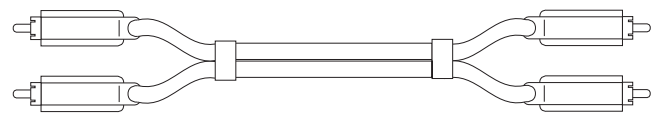

cable

Type:	Round cable
Length (m):	0.5 1 2 3 5 7.5 10 15 20
Inner conductor material:	OFC (sauerstoffreies Kupfer)
Inner conductor diameter (mm):	25 x 0.120
AWG:	23
Number of shieldings:	2 x
Type of 1st shielding	Aluminium foil
Type of 2nd shielding	Copper braid 48 wires x 0.12 mm cross section
Outer sheath material:	highly elastic PVC
Outer sheath diameter (mm):	7.5
Kink protection:	on both sides

entertainment.
pure.

casual

Cross section

Wiring diagram

Stereo audio cable

cinch coaxial cable for powerful stereo sound

Article no.	Cable lengths (m)	Packaging dimensions (mm)	Weight (kg)	Figure	EAN Code
70376	0.50	Single carton: 185 x 80 x 25 Master carton (40 pcs.): 400 x 295 x 235	Single carton: 0.11 Master carton: 5.70		4 040849 703768
70377	1.00	Single carton: 185 x 80 x 35 Master carton (30 pcs.): 400 x 270 x 235	Single carton: 0.15 Master carton: 5.40		4 040849 703775
70379	2.00	Single carton: 185 x 180 x 40 Master carton (24 pcs.): 400 x 285 x 435	Single carton: 0.26 Master carton: 8.00		4 040849 703799
70380	3.00	Single carton: 185 x 180 x 40 Master carton (24 pcs.): 400 x 285 x 435	Single carton: 0.33 Master carton: 9.40		4 040849 703805
70381	5.00	Single carton: 185 x 180 x 55 Master carton (20 pcs.): 400 x 310 x 435	Single carton: 0.48 Master carton: 10.90		4 040849 703812
70382	7.50	Single carton: 185 x 180 x 55 Master carton (20 pcs.): 400 x 310 x 435	Single carton: 0.65 Master carton: 14.00		4 040849 703829
70383	10.0	Single carton: 185 x 180 x 75 Master carton (16 pcs.): 400 x 335 x 435	Single carton: 0.84 Master carton: 15.00		4 040849 703836
70385	15.00	Single carton: 370 x 180 x 70 Master carton (8 pcs.): 400 x 315 x 420	Single carton: 1.29 Master carton: 12.00		4 040849 703850
70386	20.00	Single carton: 370 x 180 x 70 Master carton (8 pcs.): 400 x 315 x 420	Single carton: 1.64 Master carton: 14.70		4 040849 703867