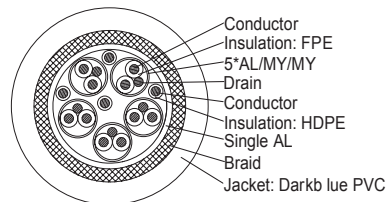

General

Operating temperature from / to (°C):	-10 / +80
Warranty (years):	10

clicktronic®

entertainment.
pure.

casual

DisplayPort plug

HDMI™ plug (type A)

Cross section