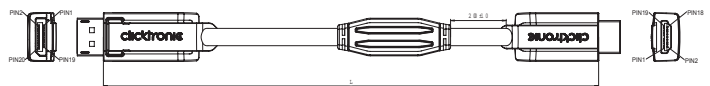

cable

Type:	Round cable
Length (m):	1 2 3 5 7,5 10 15 20
Inner conductor material:	OFC (Oxygen free copper)
Inner conductor diameter (mm):	1 x 0.25 (1-3 m) 1 x 0.32 (5-7,5 m) 1 x 0.41 (10-15 m) 1 x 0.511 (20 m)
AWG:	30 (1-3 m) 28 (5-7,5 m) 26 (10-15 m) 24 (20 m)
Number of shieldings:	2 x
Type of 1st shielding	Aluminium foil
Type of 2nd shielding	Copper braid 112 wires x 0.10 mm Cross section (1-3 m) Copper braid 160 wires x 0.10 mm Cross section (5-20 m)
Outer sheath material:	highly elastic PVC
Outer sheath diameter (mm):	6.0 (1-3 m) 7.3 (5-7,5 m) 8.0 (10-15 m) 9.5 (20 m)
Kink protection:	on both sides

General

Operating temperature from / to (°C):	-10 / +80
Warranty (years):	10

clicktronic®

entertainment.
pure.

casual

DisplayPort plug

HDMI™ plug (type A)

Cross section