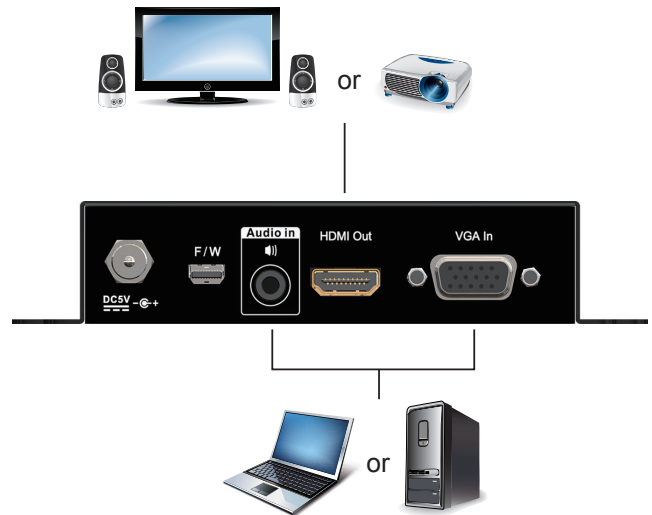

VC182

VGA to HDMI Converter with Scaler

- The VC182 VGA to HDMI converter with Scaler offers an easy and convenient way of converting VGA input signals into digital video (HDMI). The VC182 carries a high-performing scaling engine that converts the video resolution to give you the best image quality.

You can operate the VC182 via the built-in On-Screen Display (OSD), which can be controlled through accessible front panel pushbuttons.

Features

- Converts VGA signals to HDMI output
- Supports analog / digital audio
- Superior video quality – up to 1080p, 1920 x 1200
- Scaler - a premium scaling engine that converts various input video resolutions into the display's native resolution, while adjusts picture ratio automatically for maximum viewing comfort
- 3D Deinterlacing - increases image clarity for ultimate viewing quality by processing and scanning digital video signals
- Features a built in high-performance scaler function for best image quality
- Features a superior de-interlacer function for smooth video playback quality
- Built-in OSD function for video and system settings configuration
- Integrated superior video noise reduction
- Integrated next generation color engine – automatic picture quality/color adjustment and enhancement
- Automatically detects video input signals
- LED indication of power status and source device
- No software required – eliminates incompatibility and installation issues
- Device configuration using a utility tool via mini USB port
- Supports 16:9 and 4:3 video aspect ratios
- Multiple selectable video resolutions