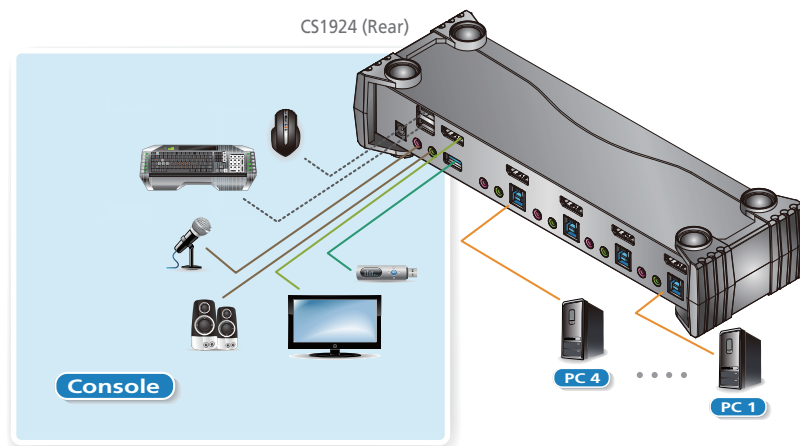

Note:

1. Mouse port switching is only supported under mouse emulation mode with a USB 3-button mouse wheel.
2. HD audio through DisplayPort cannot be switched independently.
3. MST requires two monitors capable of DisplayPort 1.2 daisy-chaining, or use of a powered DisplayPort MST Hub. The PC source must be DisplayPort 1.2 compliant. A DisplayPort v1.1a display can be the last display in a DisplayPort v1.2 chain.
4. Dual-Mode DisplayPort technology (DP++) does not require an active adapter for most single display setups. Active DisplayPort adapters are recommended if you are unsure of the video source's DP++ compatibility.
5. PC keyboard combinations emulate Mac keyboards. Mac keyboards only work with their own operating system.

— DisplayPort
— USB 3.0
- - - USB
— Audio