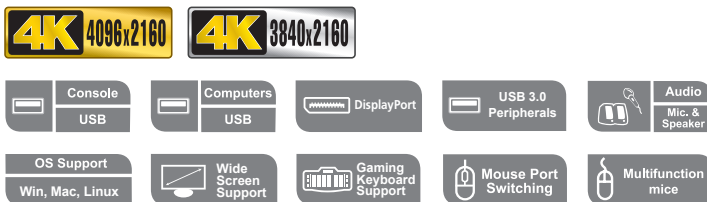

# 2/4-Port USB 3.0 4K DisplayPort KVM™ Switch

## CS1922 / CS1924

- The ATEN CS1922 / CS1924 2/4-Port USB 3.0 4K DisplayPort KVM™ Switch provides the latest innovations in desktop KVM switching technology for the increasing demand of higher video quality and transfer speeds on modern computers. The ATEN CS1922 / CS1924 offers an unprecedented performance of delivering 4K resolution, the next generation USB 3.1 Gen 1 hub with SuperSpeed 5 Gbps data transfer rates and enhanced user-friendly operations.

## Features

- 2/4-port DisplayPort KVMP™ Switch with USB 3.1 Gen1 hub and 2.1 surround sound audio
- One USB console controls 2/4 computers and 2 USB peripherals
- Computer selection via front panel pushbuttons, hotkeys and mouse\*
- Independent switching of KVM, USB, and Audio focus
- Superior video quality – 4K UHD (3840 x 2160 @ 60 Hz) and 4K DCI (4096 x 2160 @ 60 Hz)
- 2-port USB 3.1 Gen 1 hub with SuperSpeed 5 Gbps data transfer rates
- DisplayPort 1.2 compliant, HDCP compliant
- Supports HD audio through DisplayPort\*\*
- Full bass response for high-quality 2.1 channel surround sound systems
- Power On Detection – if a computer is powered off, the CS1922 / CS1924 automatically switches to the next powered-on computer
- Multi-Stream Transport (MST) allows multiple monitors through a single DisplayPort connector\*\*\*
- Dual-Mode DisplayPort technology (DP++) supports HDMI and DVI signals via an externally powered DisplayPort-to-HDMI/DVI DP++ adapter\*\*\*\*
- Hot pluggable – add or remove computers without powering down the switch
- Keyboard emulation/bypass feature supports most gaming keyboard
- Mouse emulation/bypass feature supports most mouse drivers and multifunction mice
- Multi-platform support – Windows, Mac and Linux
- Multilingual keyboard mapping supports English, Japanese, French and German keyboards
- Mac keyboard support and emulation\*\*\*\*\*
- Auto Scan Mode for monitoring all computers
- Firmware upgradeable