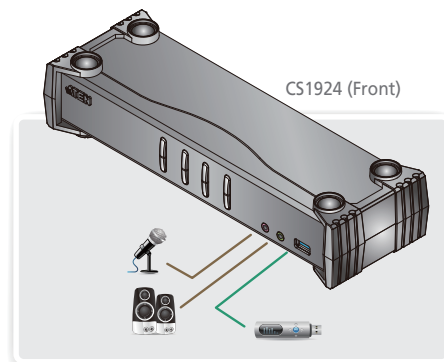

Features

- 2/4-port DisplayPort KVMP™ Switch with USB 3.1 Gen1 hub and 2.1 surround sound audio
- One USB console controls 2/4 computers and 2 USB peripherals
- Computer selection via front panel pushbuttons, hotkeys and mouse*
- Independent switching of KVM, USB, and Audio focus
- Superior video quality – 4K UHD (3840 x 2160 @ 60 Hz) and 4K DCI (4096 x 2160 @ 60 Hz)
- 2-port USB 3.1 Gen 1 hub with SuperSpeed 5 Gbps data transfer rates
- DisplayPort 1.2 compliant, HDCP compliant
- Supports HD audio through DisplayPort**
- Full bass response for high-quality 2.1 channel surround sound systems
- Power On Detection – if a computer is powered off, the CS1922 / CS1924 automatically switches to the next powered-on computer
- Multi-Stream Transport (MST) allows multiple monitors through a single DisplayPort connector***
- Dual-Mode DisplayPort technology (DP++) supports HDMI and DVI signals via an externally powered DisplayPort-to-HDMI/DVI DP++ adapter****
- Hot pluggable – add or remove computers without powering down the switch
- Keyboard emulation/bypass feature supports most gaming keyboard
- Mouse emulation/bypass feature supports most mouse drivers and multifunction mice
- Multi-platform support – Windows, Mac and Linux
- Multilingual keyboard mapping supports English, Japanese, French and German keyboards
- Mac keyboard support and emulation*****
- Auto Scan Mode for monitoring all computers
- Firmware upgradeable

Note: