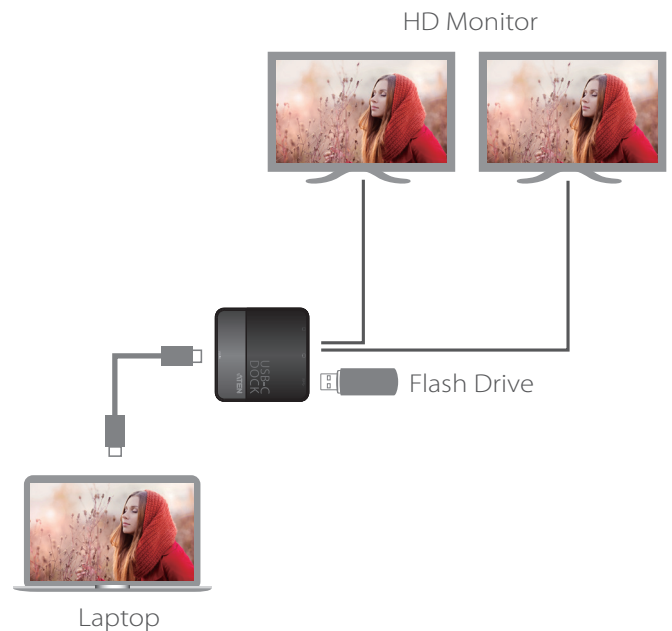

USB-C Dual-View Mini Dock UH3231

- The ATEN UH3231 is a USB-C Dual-View Mini Dock which transforms your USB-C device to a dual monitor workstation. It's compliant with the latest USB 3.1 Type-C specifications and supports a variety of video converters that can convert HDMI, DVI or VGA outputs for use in dual display mode. The UH3231 can route video from the source device to two DisplayPort monitors, splitting the video transmission for a dual-view display via a single cable while maintaining a high quality resolution up to 1080p.

The UH3231 USB-C Dual-View Mini Dock uses USB-C connections to create high-speed and reliable data transfers between a laptop or computer with the ability to connect up to 128 additional peripherals, including Dual DP and USB 3.0 devices. The UH3231's slim and light design makes it ideal to maximize your workspace and travel with for business on the go.

Specifications

Function	UH3231
Computer Connections	1 Direct
Connectors	
Computer	1 x USB-C Female (Black)
Device	1 x USB 3.1 Gen1 Type A Female (Blue)
Video Output	2 x DisplayPort Female (Black)
LEDs	
Power	1 (Blue / Orange)
Video Resolution	
	Single View: DisplayPort – 3840 x 2160 @ 30 Hz Dual View: DisplayPort – 1920 x 1200 @ 60 Hz *The UH3231 supports DP++ standard for using optional active / passive video adapter to convert DP signals to DVI / HDMI.
Power	
Consumption	DC 5 V , 15 W
Package Contents	1 x 1 m USB-C Cable
Environmental	
Operating Temperature	0° to 40° C
Storage Temperature	-20° to 60° C
Humidity	0 - 80% RH, Non-condensing
Physical Properties	
Housing	Plastic
Weight	0.18 kg
Dimensions (L x W x H)	9.37 x 9.30 x 2.68 cm