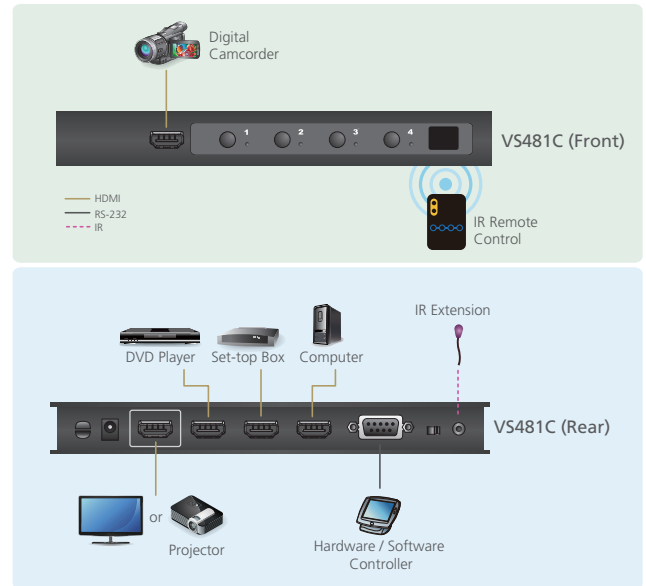

# 4-Port True 4K HDMI Switch VS481C

- The ATEN VS481C is designed for applications that require the routing of 4 sources to one compatible display device. It enables the reliable transmission at video resolutions up to True 4K (4096 x 2160 @ 60Hz 4:4:4), data rates up to 18 Gbps, 3D, Deep Color up to 12-bit, and HD lossless audio formats. Integrator-friendly features include Auto Switching modes for auto port selection, Instant Switching for a smooth video transition between HDMI ports, bi-directional RS-232, and IR for remote device control.

Engineered to meet today's demand of True 4K signal transmission and user-oriented design, the ATEN VS481C is a powerful solution for a wide range of settings, such as home theater, meeting rooms, trade shows, and shopping centers.

**Note:** Three HDMI In Ports are located on the rear panel, and one on the front.

## Features

- Allows up to 4 HDMI sources to be connected to one HDMI display
- HDMI 2.0(3D, Deep Color, 4K); HDCP 2.2 compliant
- Superior video quality- True 4k resolutions of 4k x 2k @ 60 Hz (4:4:4)
- Supports IR extension
- Built-in bi-directional RS-232 serial port for high-end system control
- Auto switching modes for auto port selection
- Instant switching between HDMI input sources
- LED indication of source device status
- Plug-and-play