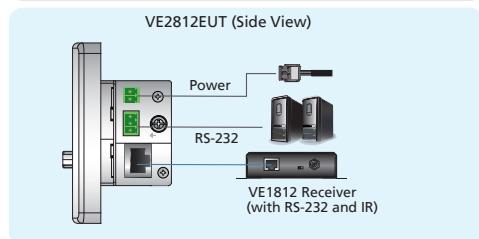

HDMI & VGA HDBaseT Transmitter with US Wall Plate

VE2812UST

Features:

- Extends HDMI or VGA signals over a single Cat 5e/6/6a or ATEN 2L-2910 Cat 6 cable
 - HDMI: 4K at distance up to 100m via a Cat 6a or ATEN 2L-2910 Cat 6 cable
 - VGA: 1920 x 1200 up to 100m via a Cat 6a or ATEN 2L-2910 Cat 6 cable
- Supports Auto Switch – automatically switches to a newly plugged-in source
- Supports HDBaseT Long Reach Mode – up to 150m via a single Cat 5e/6 cable at resolutions up to 1080p
- Functions as a switch and/or a converter
 - A switch: switches between two sources (HDMI or VGA)
 - A converter: extends to a receiver with selectable interface (HDMI, DisplayPort, or DVI)
- Supports RS-232 and IR control through HDBaseT
- Supports RS-232 control for local unit control
- HDCP 2.2 Compatible

HDMI & VGA HDBaseT Transmitter with EU Wall Plate

VE2812EUT

Features:

- Extends HDMI or VGA signals over a single Cat 5e/6/6a or ATEN 2L-2910 Cat 6 cable
 - HDMI: 4K at distance up to 100m via a Cat 6a or ATEN 2L-2910 Cat 6 cable
 - VGA: 1920 x 1200 up to 100m via a Cat 6a or ATEN 2L-2910 Cat 6 cable
- Supports Auto Switch – automatically switches to a newly plugged-in source
- Supports HDBaseT Long Reach Mode – up to 150m via a single Cat 5e/6 cable at resolutions up to 1080p
- Functions as a switch and/or a converter
 - A switch: switches between two sources (HDMI or VGA)
 - A converter: extends to a receiver with selectable interface (HDMI, DisplayPort, or DVI)
- Supports RS-232 and IR control through HDBaseT
- Supports RS-232 control for local unit control
- HDCP 2.2 Compatible