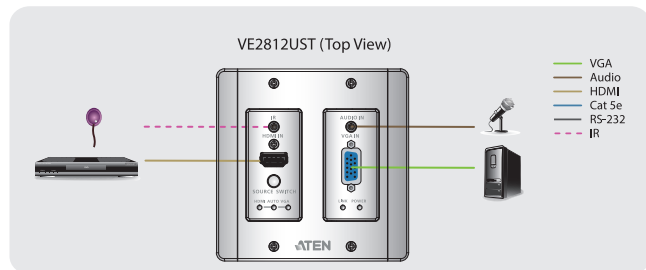

HDMI & VGA HDBaseT Transmitter with US Wall Plate

VE2812UST

Features:

- Extends HDMI or VGA signals over a single Cat 5e/6/6a or ATEN 2L-2910 Cat 6 cable
 - HDMI: 4K at distance up to 100m via a Cat 6a or ATEN 2L-2910 Cat 6 cable
 - VGA: 1920 x 1200 up to 100m via a Cat 6a or ATEN 2L-2910 Cat 6 cable
- Supports Auto Switch – automatically switches to a newly plugged-in source
- Supports HDBaseT Long Reach Mode – up to 150m via a single Cat 5e/6 cable at resolutions up to 1080p
- Functions as a switch and/or a converter
 - A switch: switches between two sources (HDMI or VGA)
 - A converter: extends to a receiver with selectable interface (HDMI, DisplayPort, or DVI)
- Supports RS-232 and IR control through HDBaseT
- Supports RS-232 control for local unit control
- HDCP 2.2 Compatible

HDMI & VGA HDBaseT Transmitter with EU Wall Plate

VE2812EUT

Features:

- Extends HDMI or VGA signals over a single Cat 5e/6/6a or ATEN 2L-2910 Cat 6 cable
 - HDMI: 4K at distance up to 100m via a Cat 6a or ATEN 2L-2910 Cat 6 cable
 - VGA: 1920 x 1200 up to 100m via a Cat 6a or ATEN 2L-2910 Cat 6 cable
- Supports Auto Switch – automatically switches to a newly plugged-in source
- Supports HDBaseT Long Reach Mode – up to 150m via a single Cat 5e/6 cable at resolutions up to 1080p
- Functions as a switch and/or a converter
 - A switch: switches between two sources (HDMI or VGA)
 - A converter: extends to a receiver with selectable interface (HDMI, DisplayPort, or DVI)
- Supports RS-232 and IR control through HDBaseT
- Supports RS-232 control for local unit control
- HDCP 2.2 Compatible