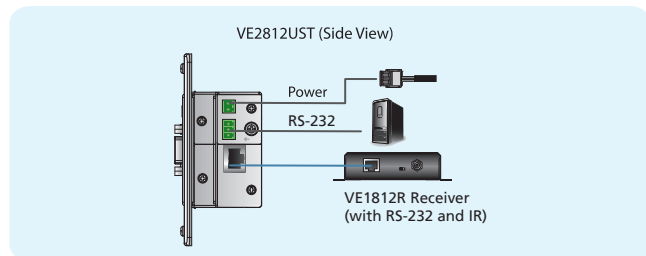

HDMI & VGA HDBaseT Transmitter with US Wall Plate

VE2812UST

Features:

- Extends HDMI or VGA signals over a single Cat 5e/6/6a or ATEN 2L-2910 Cat 6 cable
 - HDMI: 4K at distance up to 100m via a Cat 6a or ATEN 2L-2910 Cat 6 cable
 - VGA: 1920 x 1200 up to 100m via a Cat 6a or ATEN 2L-2910 Cat 6 cable
- Supports Auto Switch – automatically switches to a newly plugged-in source
- Supports HDBaseT Long Reach Mode – up to 150m via a single Cat 5e/6 cable at resolutions up to 1080p
- Functions as a switch and/or a converter
 - A switch: switches between two sources (HDMI or VGA)
 - A converter: extends to a receiver with selectable interface (HDMI, DisplayPort, or DVI)
- Supports RS-232 and IR control through HDBaseT
- Supports RS-232 control for local unit control
- HDCP 2.2 Compatible

HDMI & VGA HDBaseT Transmitter with EU Wall Plate

VE2812EUT

Features:

- Extends HDMI or VGA signals over a single Cat 5e/6/6a or ATEN 2L-2910 Cat 6 cable
 - HDMI: 4K at distance up to 100m via a Cat 6a or ATEN 2L-2910 Cat 6 cable
 - VGA: 1920 x 1200 up to 100m via a Cat 6a or ATEN 2L-2910 Cat 6 cable
- Supports Auto Switch – automatically switches to a newly plugged-in source
- Supports HDBaseT Long Reach Mode – up to 150m via a single Cat 5e/6 cable at resolutions up to 1080p
- Functions as a switch and/or a converter
 - A switch: switches between two sources (HDMI or VGA)
 - A converter: extends to a receiver with selectable interface (HDMI, DisplayPort, or DVI)
- Supports RS-232 and IR control through HDBaseT
- Supports RS-232 control for local unit control
- HDCP 2.2 Compatible