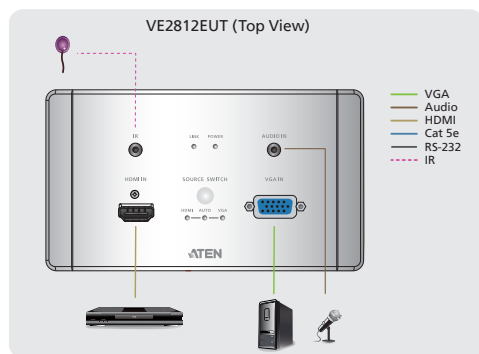

HDMI & VGA HDBaseT Transmitter with US Wall Plate

VE2812UST

Features:

- Extends HDMI or VGA signals over a single Cat 5e/6/6a or ATEN 2L-2910 Cat 6 cable
 - HDMI: 4K at distance up to 100m via a Cat 6a or ATEN 2L-2910 Cat 6 cable
 - VGA: 1920 x 1200 up to 100m via a Cat 6a or ATEN 2L-2910 Cat 6 cable
- Supports Auto Switch – automatically switches to a newly plugged-in source
- Supports HDBaseT Long Reach Mode – up to 150m via a single Cat 5e/6 cable at resolutions up to 1080p
- Functions as a switch and/or a converter
 - A switch: switches between two sources (HDMI or VGA)
 - A converter: extends to a receiver with selectable interface (HDMI, DisplayPort, or DVI)
- Supports RS-232 and IR control through HDBaseT
- Supports RS-232 control for local unit control
- HDCP 2.2 Compatible

HDMI & VGA HDBaseT Transmitter with EU Wall Plate

VE2812EUT

Features:

- Extends HDMI or VGA signals over a single Cat 5e/6/6a or ATEN 2L-2910 Cat 6 cable
 - HDMI: 4K at distance up to 100m via a Cat 6a or ATEN 2L-2910 Cat 6 cable
 - VGA: 1920 x 1200 up to 100m via a Cat 6a or ATEN 2L-2910 Cat 6 cable
- Supports Auto Switch – automatically switches to a newly plugged-in source
- Supports HDBaseT Long Reach Mode – up to 150m via a single Cat 5e/6 cable at resolutions up to 1080p
- Functions as a switch and/or a converter
 - A switch: switches between two sources (HDMI or VGA)
 - A converter: extends to a receiver with selectable interface (HDMI, DisplayPort, or DVI)
- Supports RS-232 and IR control through HDBaseT
- Supports RS-232 control for local unit control
- HDCP 2.2 Compatible