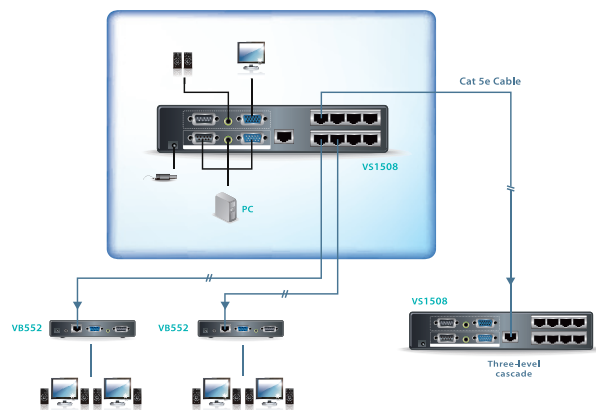

VS1504 / VS1508

4/8-Port Cat 5 Audio/ Video Splitter Multiply and Extend Your Audio / Video Signal

The ATEN VS1504 / VS1508 Cat 5 Audio/Video Splitter is a cost-effective and efficient way to send high quality audio and video content to multiple displays up to 150 m (500 ft) away from a single input source.

Cascadable to three levels, the VS1504 / VS1508 can support thousands of displays when combined in an installation with ATEN repeaters. Incorporating RS-232 connectivity so serial devices such as touchscreens can be included in the installation, the VS1504 / VS1508 is ideal for any installation that requires multimedia content to be delivered to multiple destinations.

Features

- One video input to 4/8 video outputs
- Cascadable to three levels – provides up to thousands of video signals when combined in an installation with ATEN repeaters*
- Audio and serial enabled
- Uses Cat 5e (or higher) cable to extend displays up to 150 m
- High quality video – supports 1600 x 1200 @ 60Hz
- Two gain control modes for sharpest picture quality – adjustable by OSD
- Group screens off/on function
- Provides two RS-232 channels for selection
- Follows VESA FDMI mount standard