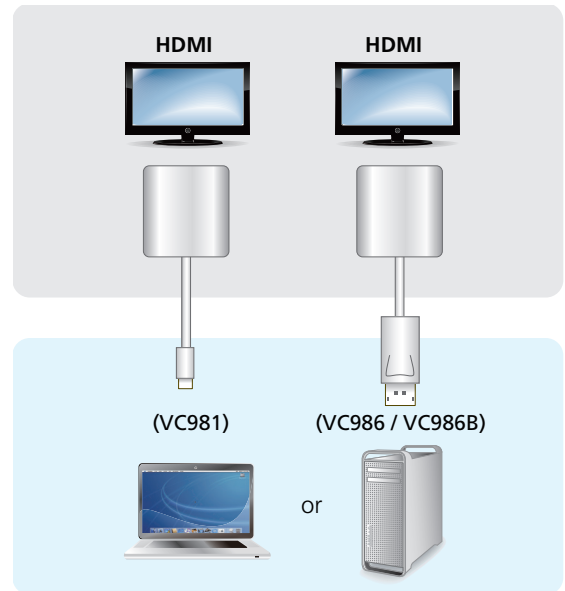

Specifications

Function	VC981	VC986	VC986B
Video Input			
Interface	1 x Mini DisplayPort Male (White)	1 x DisplayPort Male (White)	1 x DisplayPort Male (White)
Video Output			
Interface	1 x HDMI Type A Female (Black)	1 x HDMI Type A Female (Black)	1 x HDMI Type A Female (Black)
Video			
Max. Pixel Clock	297 MHz	297 MHz	600 MHz
Max. Resolution	3840 x 2160@30Hz; 1920 x 1200@60Hz	3840 x 2160@30Hz; 1920 x 1200@60Hz	4096 x 2160@60Hz; 3840 x 2160@60Hz
Compliance	DP 1.2a; HDMI 1.4 (3D, Deep Color, 4K); HDCP 1.3	DP 1.2a; HDMI 1.4 (3D, Deep Color, 4K); HDCP 1.3	DP 1.2a; HDMI 2.0 (3D, Deep Color, 4K); HDCP 2.2
Max. Data Rate	10.2 Gbps (3.4 Gbps Per Lane)	10.2 Gbps (3.4 Gbps Per Lane)	18 Gbps (6 Gbps Per Lane)
Audio			
Output	1 x HDMI Type A Female (Black)	1 x HDMI Type A Female (Black)	1 x HDMI Type A Female (Black)
Environmental			
Operating Temperature	0 – 50 °C		
Storage Temperature	-20 – 60 °C		
Humidity	0 – 80% RH, Non-Condensing		
Physical Properties			
Housing	Plastic	Plastic	Plastic
Weight	0.04 kg	0.04 kg	0.04 kg
Dimensions (L x W x H)	17.50 x 4.50 x 1.50 cm	18.00 x 4.50 x 1.50 cm	18.00 x 4.50 x 1.50 cm

Product information is subject to change without prior notice.

ATEN International Co., Ltd.

3F., No.125, Sec. 2, Datong Rd., Sijhih District., New Taipei City 221, Taiwan
Phone: 886-2-8692-6789 Fax: 886-2-8692-6767
www.aten.com E-mail: marketing@aten.com

Publish Date: 12/2019 V1.0

© Copyright 2019 ATEN® International Co., Ltd.
ATEN and the ATEN logo are trademarks of ATEN International Co., Ltd.
All rights reserved. All other trademarks are the property of their respective owners.