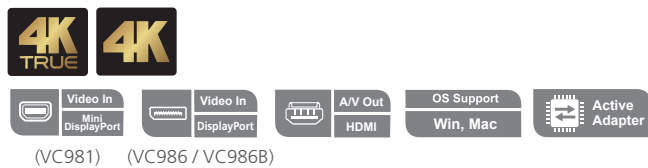

VC981 / VC986 / VC986B

Mini DisplayPort / DisplayPort to 4K HDMI Active Adapter / DisplayPort to True 4K HDMI Active Adapter

- The VC981/VC986/VC986B are active Mini DisplayPort/DisplayPort to HDMI adapters that allow you to connect your Mini DisplayPort/DisplayPort output device to the HDMI input of a 4K/True 4K TV or any other display.

The ATEN VC981/VC986/VC986B are active adapters, featuring advanced chips which ensure stable video signal conversion even when the video source does not support Dual-Mode DisplayPort (DP++).* Moreover, support for resolutions up to 4K/True 4K makes this adapter ideal for users who require a high performance signal conversion solution.

*Dual-Mode DisplayPort (DP++) can directly process the signal from DisplayPort to HDMI or DVI signals.

Features

- Converts Mini DisplayPort/DisplayPort signals to HDMI output
- Supports VGA, SVGA, XGA, SXGA, UXGA, 1080p and resolutions up to 4K UHD / True 4K
- Active adapter – features an advanced chip which ensures stable video signal conversion even when the video source does not support Dual-Mode DisplayPort (DP++)*
- Supports AMD Eyefinity™ Technology (multi-screen setups)
- Audio supported
- No software or driver installation required
- DisplayPort 1.2 compliant