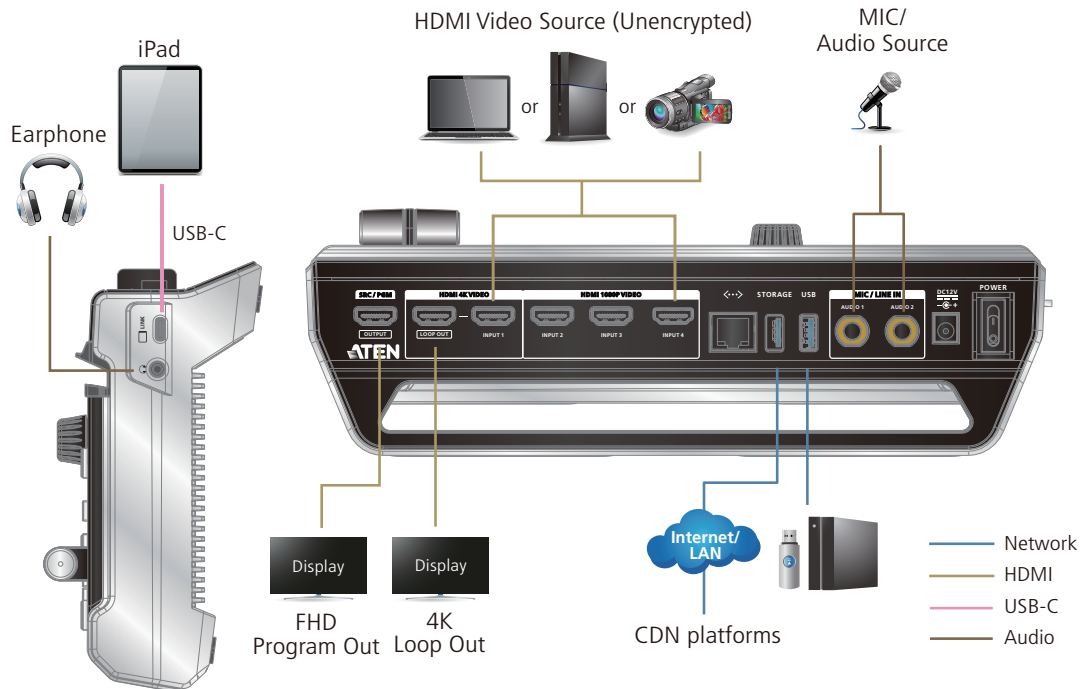

StreamLIVE™ PRO

UC9040

- The StreamLIVE™ PRO is a portable, all-in-one, multi-channel audio/video mixer device that integrates a 1080p video capture, video recorder, video switch, stream broadcaster, video converter, video splitter, and audio mixer into one compact box to eliminate the hassle of working with different AV equipment. The StreamLIVE™ PRO makes HDMI video sources broadcast for higher quality live stream to CDN platforms such as YouTube Live, Facebook, and Twitch.

Front view

Rear view

Features

- All-in-one design to simplify streaming workflow—Integrates 1080p video capture, video recorder, video switch, streaming encoder, video converter, video splitter, and audio mixer
- Professional-quality live streaming everywhere – Compatible with every major platform and can livestream to two platforms at the same time from virtually anywhere
- 1080P Recording – Features a media recording that can be used to record a program and save recordings directly to a connected external hard drive or flash drive via USB
- Compact mixer control panel – Switching & mix between multiple video & audio sources with the help of easily identifiable luminous keys
- Intuitive and powerful app – preset up to 8 scenes with custom video layout, preview and full screen program monitoring, real-time editing, transitions in stunning DVE, PbP or PiP visual effects, and graphic and text overlays for a professional finish
- DVE (Digital Video Effect) Video Transition – Including circle drop, window slice, polka dot, circle open, fade, heart, cross hatch and random square.
- Storyboard-like management – quick and smooth transitions control for professional programming during live events
- Audio Management – Multi-channel audio mixing with faders, meters, and balance for every input
- Fanless and optimized thermal air flow system for quiet operation
- Multitask designed handle-stand to enhance portability and ergonomic comfort angle